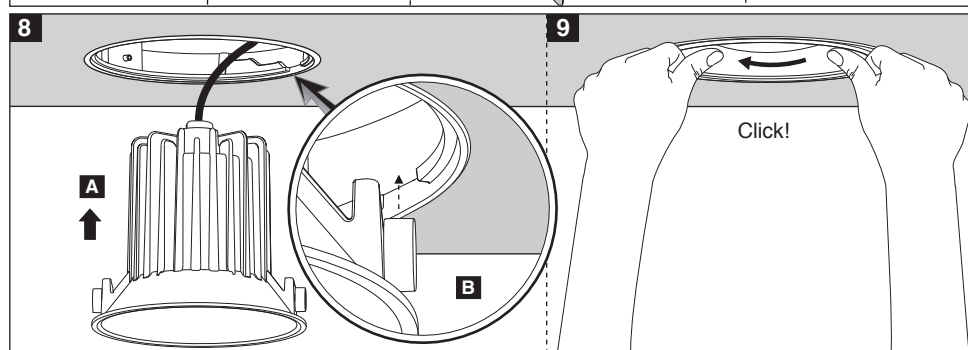

EN Instruction for installation and utilization for **ARTEMIS** Modern Recessed Round Super Comfort Trmless Downlight

Ø110-113

Ø110-113

M597MD41LED...

M597EMD41LED...

- ⚠
- 1- For proper utilization of this product and safety, it is mandatory to closely comply with the directions and notes in this instruction and guide.
 - 2- Do not directly touch or impact LED module.
 - 3- Do not stare at LED light source.