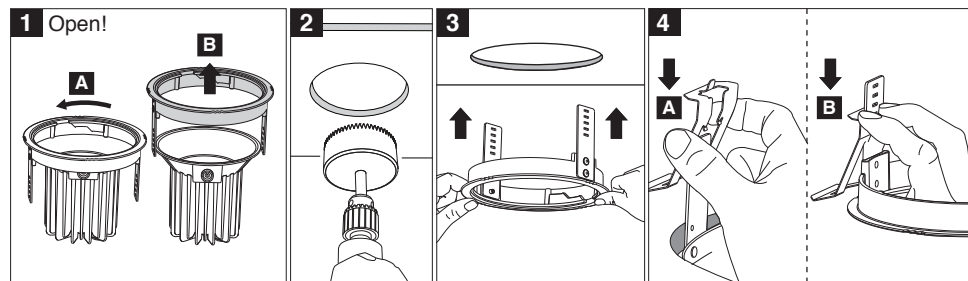

EN Instruction for installation and utilization for **ARTEMIS** Modern Recessed Round Super Comfort Trmless Downlight

Ø110-113

Ø110-113

M597MD41LED...

M597EMD41LED...

- ⚠
- 1- For proper utilization of this product and safety, it is mandatory to closely comply with the directions and notes in this instruction and guide.
 - 2- Do not directly touch or impact LED module.
 - 3- Do not stare at LED light source.