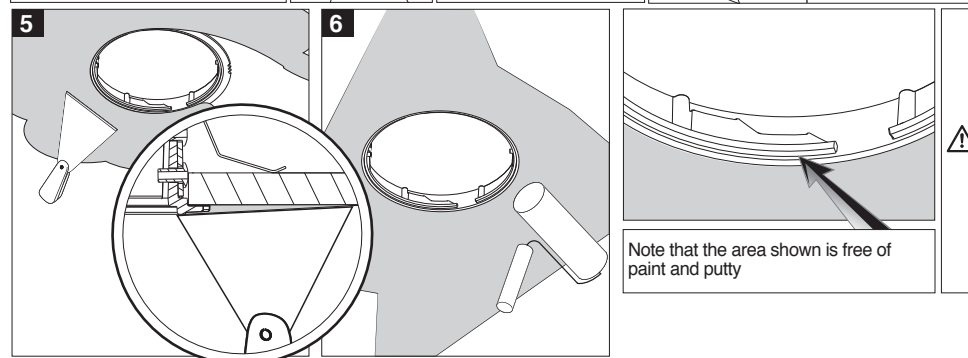

EN Instruction for installation and utilization for **ARTEMIS** Modern Recessed Round Super Comfort Trmless Downlight

Ø110-113

Ø110-113

M597MD41LED...

M597EMD41LED...

- ⚠
- 1- For proper utilization of this product and safety, it is mandatory to closely comply with the directions and notes in this instruction and guide.
 - 2- Do not directly touch or impact LED module.
 - 3- Do not stare at LED light source.