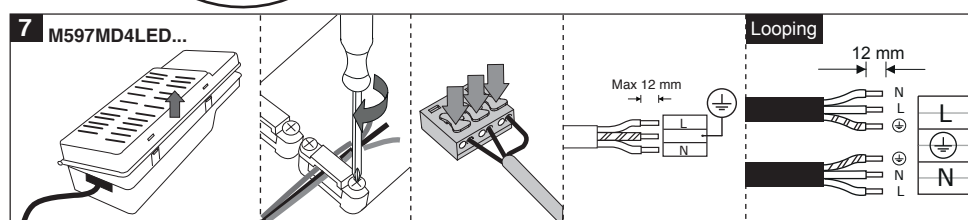

EN Instruction for installation and utilization for **ARTEMIS** Modern Recessed Round Super Comfort Trmless Downlight

Ø110-113

Ø110-113

M597MD41LED...

M597EMD41LED...

- ⚠
- 1- For proper utilization of this product and safety, it is mandatory to closely comply with the directions and notes in this instruction and guide.
 - 2- Do not directly touch or impact LED module.
 - 3- Do not stare at LED light source.