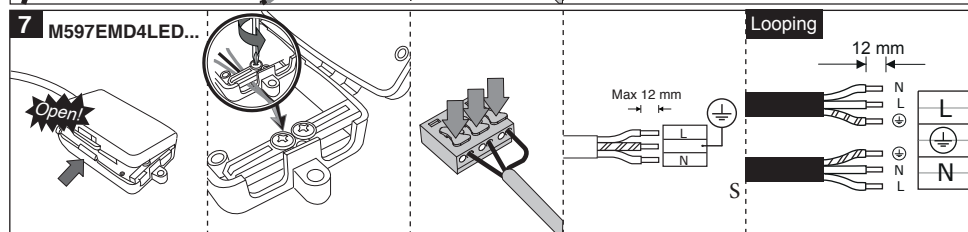

EN Instruction for installation and utilization for **ARTEMIS** Modern Recessed Round Super Comfort Trmless Downlight

Ø110-113

Ø110-113

M597MD41LED...

M597EMD41LED...

- ⚠
- 1- For proper utilization of this product and safety, it is mandatory to closely comply with the directions and notes in this instruction and guide.
 - 2- Do not directly touch or impact LED module.
 - 3- Do not stare at LED light source.