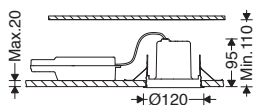

EN Instruction for installation and utilization for **ARTEMIS** Modern Recessed Round Super Comfort Trmless Downlight

Ø110-113

Ø110-113

M597MD41LED...

M597EMD41LED...

- ⚠
- 1- For proper utilization of this product and safety, it is mandatory to closely comply with the directions and notes in this instruction and guide.
 - 2- Do not directly touch or impact LED module.
 - 3- Do not stare at LED light source.