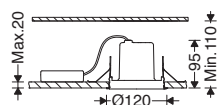

EN Instruction for installation and utilization for **ARTEMIS** Modern Recessed Round Super Comfort Trmless Downlight

Ø110-113

Ø110-113

M597MD41LED...

M597EMD41LED...

- ⚠
- 1- For proper utilization of this product and safety, it is mandatory to closely comply with the directions and notes in this instruction and guide.
 - 2- Do not directly touch or impact LED module.
 - 3- Do not stare at LED light source.